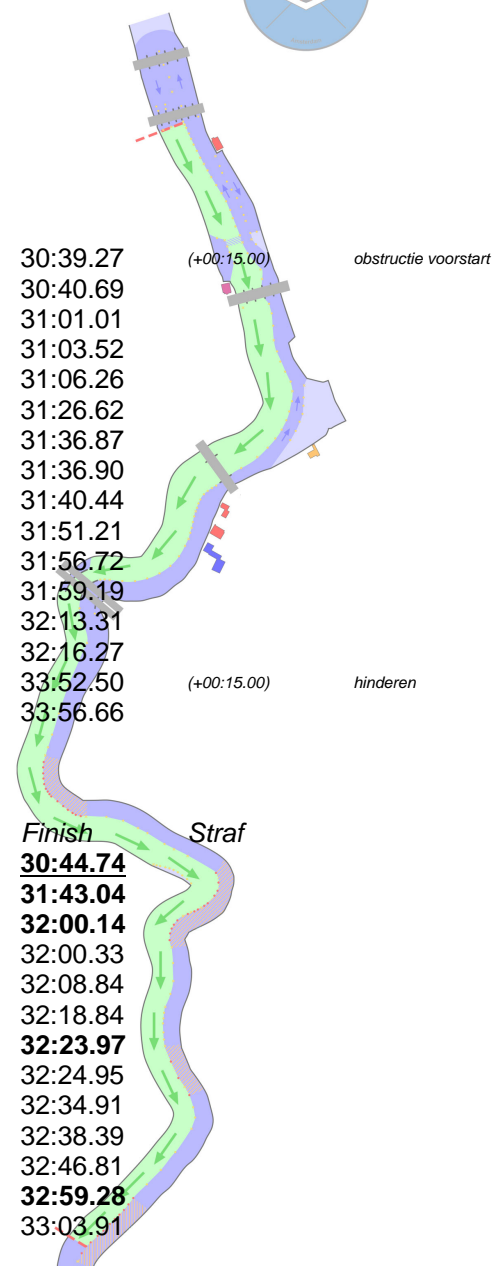

Head of the River Amstel 2010

Uitslagen

10:17 - 024 - DCI8+ (vervolg)

6	6	63	Nereus 1	03:18.01	09:36.95	17:58.53	30:39.27
7	7	55	Gyas	03:21.39	09:42.08	18:44.72	30:40.69
8	8	70	Hertog	03:17.29	09:44.26	20:45.85	31:01.01
9	9	62	Argo	03:21.43	09:42.28	22:24.64	31:03.52
10	10	53	WillemIII 3	03:21.12	09:51.97	19:10.01	31:06.26
11	11	59	Nereus 2	03:22.94	09:55.28	19:31.43	31:26.62
12	12	58	Triton	03:22.38	09:57.80	19:23.94	31:36.87
13	13	56	Orca 1	03:16.56	09:39.26	23:39.43	31:36.90
14	14	54	Skøll 2	03:20.39	09:51.02	19:02.76	31:40.44
15	15	68	Asopos	03:25.92	09:58.07	21:16.20	31:51.21
16	16	64	Skøll 1	03:17.54	09:43.38	17:40.08	31:56.72
17	17	61	Skadi	03:26.56	10:02.84	23:47.28	31:59.19
18	18	69	Leythe	03:26.81	10:10.82	21:13.26	32:13.31
19	19	66	Saurus	03:29.14	10:10.34	19:13.32	32:16.27
20	20	67	Orca 2	03:33.16	10:26.88	22:47.16	33:52.50
21	21	65	WillemIII 1	03:40.52	10:48.20	23:05.33	33:56.66

10:30 - 021 - DVA-E4*

#	Sub	Sub#	Rug#	Ploeg	Tussentijd	Tussentijd	Tussentijd	Finish	Straf
1	DVB4*	1	106	Zwolsche	03:17.45	09:39.22	22:37.80	30:44.74	
2	DVC4*	1	72	RIC 1	03:22.44	09:59.75	21:26.33	31:43.04	
3	DVA4*	1	104	Hoop/Nereus	03:28.73	10:08.66	23:08.08	32:00.14	
4	DVC4*	2	73	RIC 2	03:28.94	10:10.02	21:41.41	32:00.33	
5	DVB4*	2	91	Thyro-combi 1	03:29.02	10:12.49	21:44.72	32:08.84	
6	DVB4*	3	80	RIC 3	03:29.11	10:14.24	21:50.01	32:18.84	
7	DVD4*	1	74	Viking 1	03:29.62	10:09.69	21:50.20	32:23.97	
8	DVD4*	2	76	Rijnland	03:33.03	10:18.88	21:56.93	32:24.95	
9	DVB4*	4	95	DDS	03:34.34	10:22.49	22:03.80	32:34.91	
10	DVA4*	2	107	Amstel 3	03:36.20	10:25.91	20:41.33	32:38.39	
11	DVA4*	3	77	WillemIII	03:37.79	10:27.96	22:12.89	32:46.81	
12	DVE4*	1	85	Rijnl/ Alph en	03:37.30	10:27.15	22:17.11	32:59.28	
13	DVD4*	3	96	Naarden 1	03:37.97	10:35.91	22:23.63	33:03.91	

POWERED BY IRIS