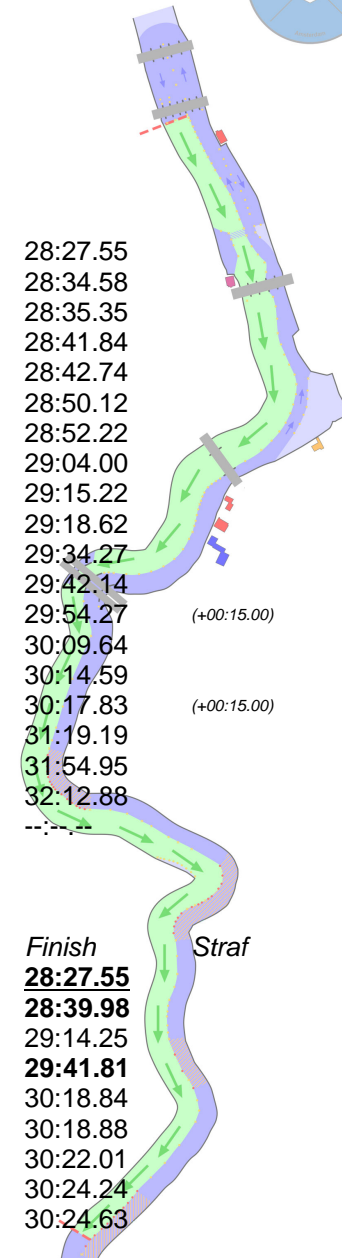

Head of the River Amstel 2010

Uitslagen

13:00 - 022 - HCI8+ (vervolg)

8	8	206	Amstel	03:02.74	09:03.47	19:17.58	28:27.55	
9	9	211	Theta	03:02.61	08:58.66	19:13.52	28:34.58	
10	10	216	Orca 2	03:08.28	09:07.64	19:18.88	28:35.35	
11	11	212	Euros	02:59.46	08:52.18	19:12.62	28:41.84	
12	12	213	Skøll 2	03:00.07	08:51.01	19:06.57	28:42.74	
13	13	219	Laak 1	03:09.58	09:08.77	19:26.27	28:50.12	
14	14	208	WillemIII 2	03:05.55	09:01.71	19:21.43	28:52.22	
15	15	209	Phocas	03:07.46	09:07.54	19:32.35	29:04.00	
16	16	220	Amphitrite	03:07.48	09:06.28	19:42.73	29:15.22	
17	17	200	Orca 1	03:06.72	09:08.51	19:47.66	29:18.62	
18	18	196	Weesp	03:15.15	09:24.42	20:03.60	29:34.27	
19	19	198	Aegir	03:09.26	09:18.07	19:59.53	29:42.14	
20	20	197	Laak 2	03:12.72	09:23.42	20:02.93	29:54.27	(+00:15.00) niet gewogen
21	21	203	Gyas	03:16.18	09:27.52	20:17.32	30:09.64	
22	22	201	Triton	03:11.44	09:25.17	20:17.10	30:14.59	
23	23	210	Saurus	03:10.07	09:16.56	19:44.84	30:17.83	(+00:15.00) buiten wedstrijd baan geroeid
24	24	199	Viking	03:19.76	09:45.84	21:07.96	31:19.19	
25	25	217	Dordrechtsche 2	03:30.82	10:16.85	21:45.95	31:54.95	
26	26	202	Roosendaalse	03:23.43	09:55.73	21:26.40	32:12.88	
27	27	215	Where	--:--:--	--:--:--	--:--:--	--:--:--	DNS

13:15 - 020 - DVA-E8+

#	Sub	Sub#	Rug#	Ploeg	Tussentijd	Tussentijd	Tussentijd	Finish	Straf
1	DVC8+	1	221	WillemIII / Triton	03:01.62	08:54.67	19:13.93	28:27.55	
2	DVA8+	1	222	WillemIII 1	03:09.98	09:10.46	19:29.33	28:39.98	
3	DVA8+	2	239	Tromp 1	03:11.59	09:15.16	19:48.49	29:14.25	
4	DVB8+	1	223	DDS	03:10.03	09:24.48	20:06.08	29:41.81	
5	DVB8+	2	228	Beatrix	03:18.40	09:41.27	20:33.05	30:18.84	
6	DVA8+	3	225	Hoop 1	03:17.85	09:34.76	20:31.20	30:18.88	
7	DVB8+	3	224	Leythe	03:18.59	09:40.24	20:35.69	30:22.01	
8	DVA8+	4	227	Amstel 2	03:16.88	09:36.94	20:32.08	30:24.24	
9	DVA8+	5	252	Spaarne 1	03:24.61	09:44.25	20:39.60	30:24.63