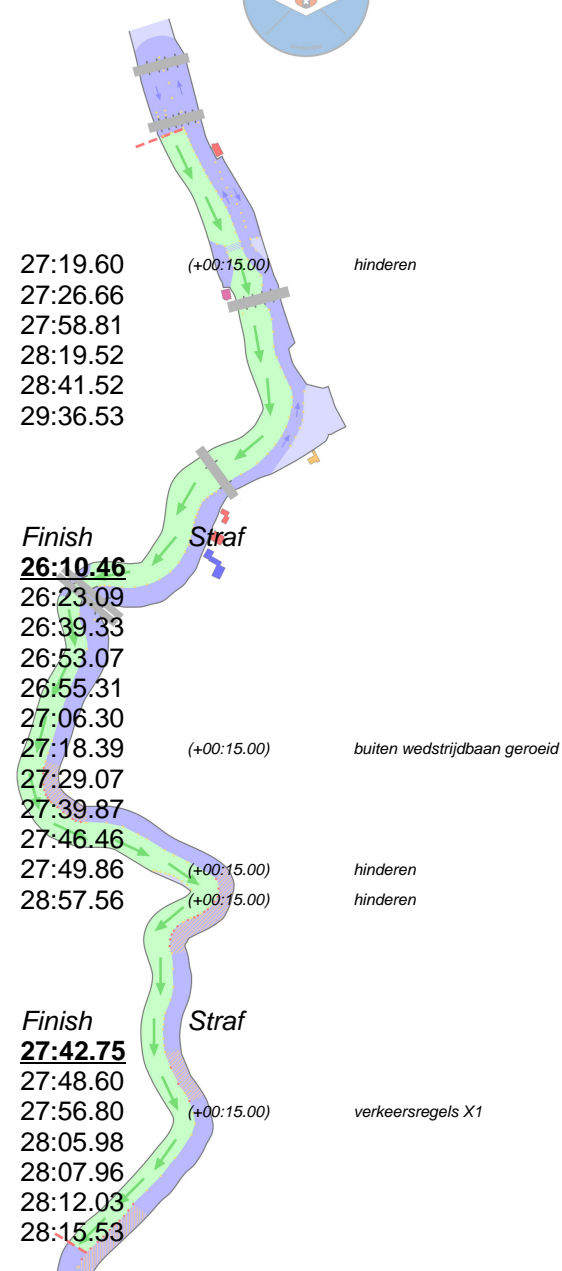

12:50 - 006 - 4eDiL8+

#	Sub	Sub#	Rug#	Ploeg	Tussentijd	Tussentijd	Tussentijd	Finish
1		1	181	Nereus	02:47.58	08:16.17	17:47.30	26:10.46
2		2	191	Skøll	02:48.99	08:23.09	18:12.33	26:23.09
3		3	183	Aegir	02:52.50	08:27.19	18:03.23	26:39.33
4		4	192	Orca	02:51.37	08:24.65	17:42.71	26:53.07
5		5	185	Proteus	02:53.30	08:29.63	18:12.50	26:55.31
6		6	186	Boreas/Gyas	02:55.28	08:29.61	18:15.14	27:06.30
7		7	190	Vidar	02:53.55	08:24.70	18:06.86	27:18.39
8		8	188	Laga	02:44.82	08:40.37	18:31.19	27:29.07
9		9	193	Theta	03:03.07	08:48.48	18:42.42	27:39.87
10		10	189	Triton	02:56.45	08:36.27	18:24.47	27:46.46
11		11	184	Okeanos/Euros	03:00.50	08:39.81	18:31.24	27:49.86
12		12	187	Asopos/ Okeanos	02:58.34	09:03.49	19:33.78	28:57.56

13:00 - 022 - HCI8+

#	Sub	Sub#	Rug#	Ploeg	Tussentijd	Tussentijd	Tussentijd	Finish
1		1	204	Okeanos	02:59.89	08:48.12	18:47.84	27:42.75
2		2	205	Dordrechtsche 1	03:01.33	08:48.08	18:48.55	27:48.60
3		3	194	Skøll 1	02:58.35	08:44.31	18:49.50	27:56.80
4		4	195	WillemIII 1	02:58.35	08:49.73	19:02.77	28:05.98
5		5	214	Nereus	03:00.21	08:51.35	18:55.62	28:07.96
6		6	207	Proteus	03:01.56	08:49.93	19:01.01	28:12.03
7		7	218	Laga	02:57.37	08:46.72	18:56.59	28:15.53